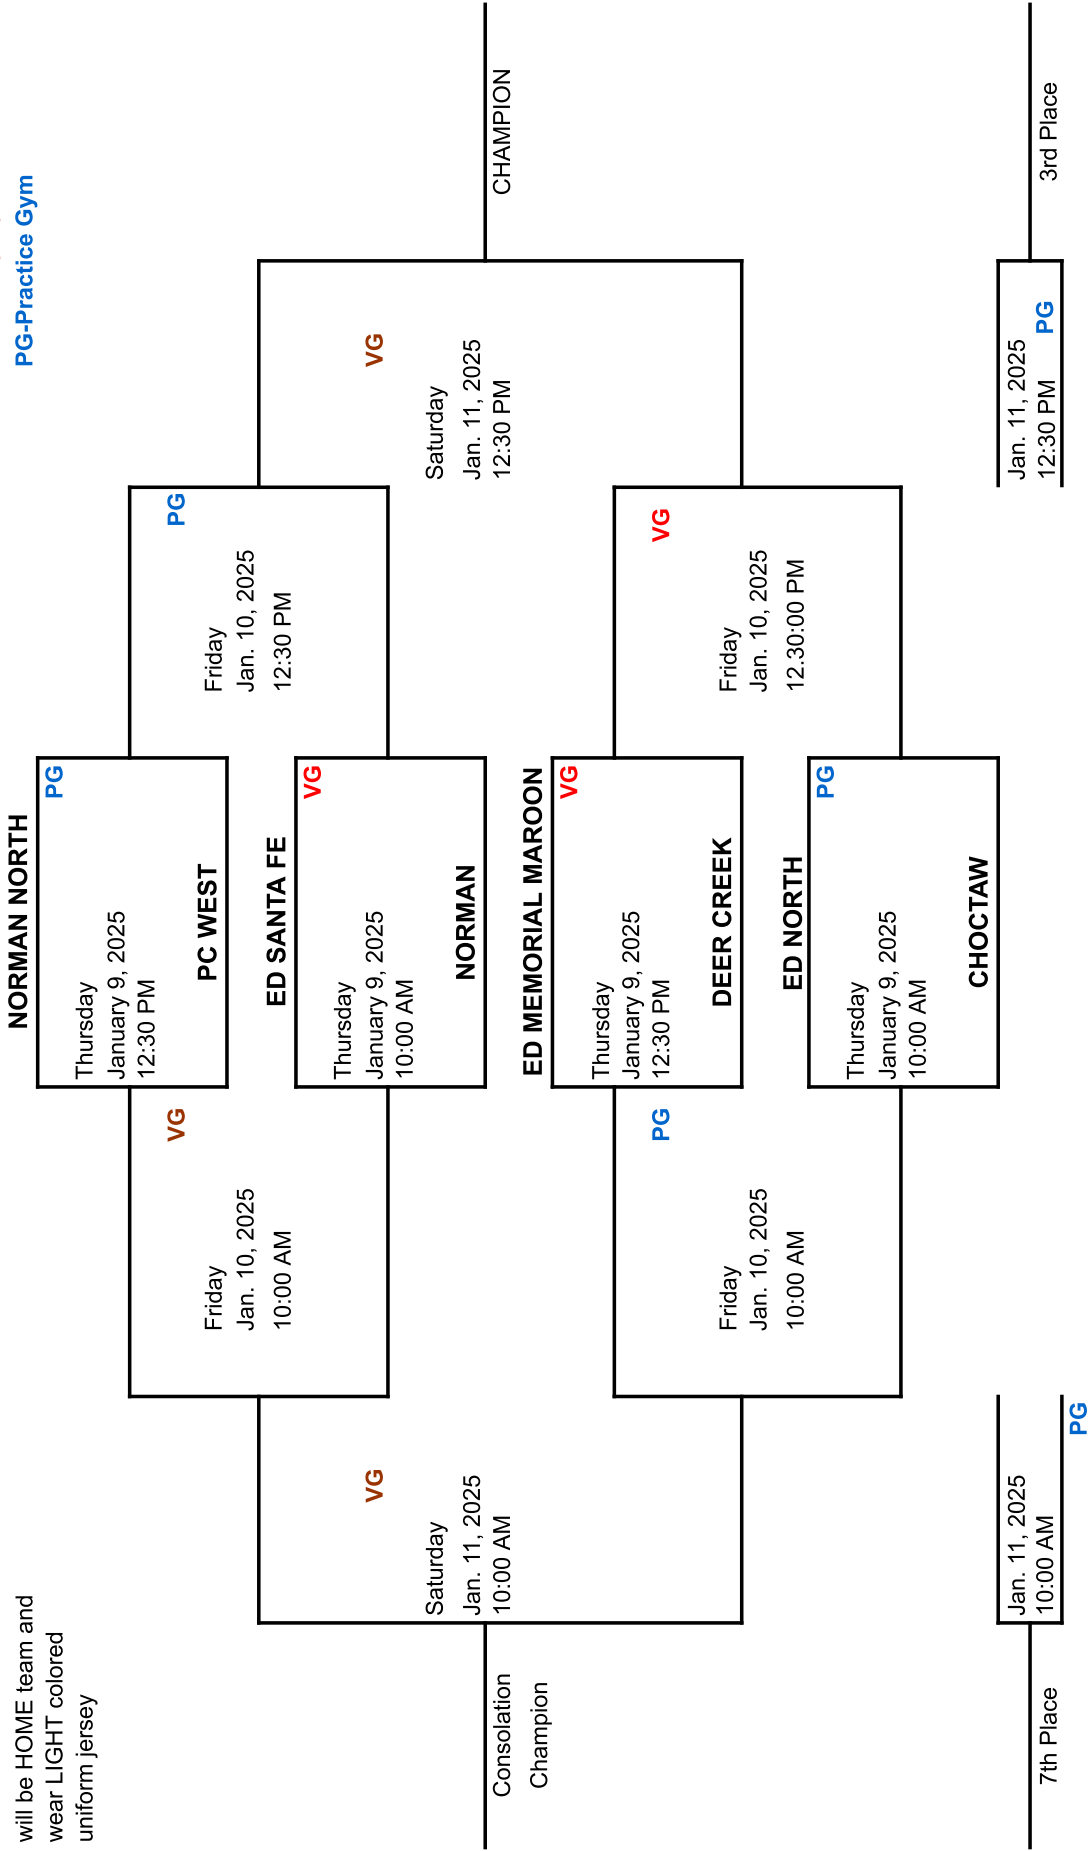

EDMOND 9TH GIRL'S BASKETBALL INVITATIONAL

Edmond Memorial High School

Girl's Schedule
Jan. 9--11 2025

Team on top of bracket
will be HOME team and
wear LIGHT colored
uniform jersey

VG-Varsity Gym
PG-Practice Gym

EDMOND 9TH BOY'S BASKETBALL INVITATIONAL

Edmond Memorial High School

Boy's Schedule
Jan. 9--11 2025

Team on top of bracket
will be HOME team and
wear LIGHT colored
uniform jersey

VG-Varsity Gym
PG-Practice Gym